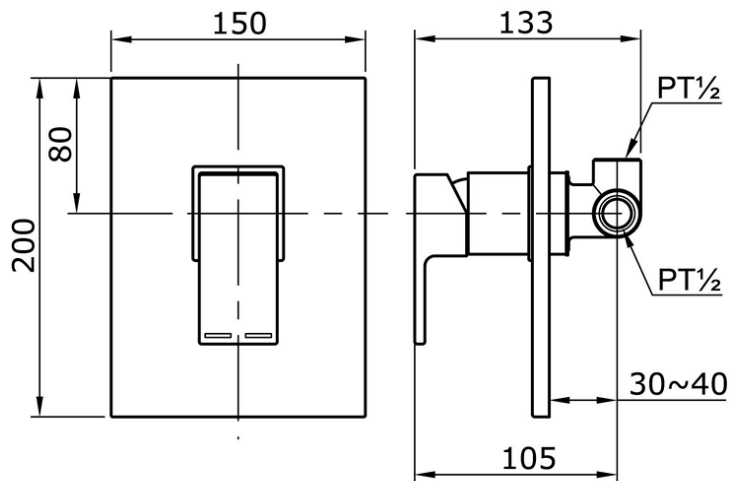

TX443SIN

IDR 2,160,000.00

Single Lever Shower Mixer

Min Water Pressure: 0.05 MPa

Max Water Pressure: 0.75 MPa

Flow Rate: 11.5 Lpm

Some products may not be available in your area

Prices indicated are manufacturer's suggested retail price, prices may change anytime without notice.